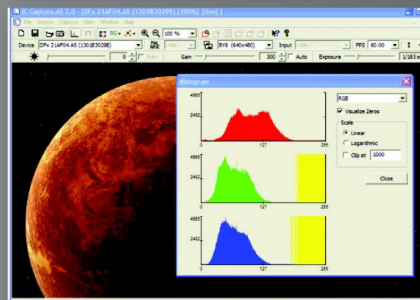

THE IMAGING SOURCE CAPTURES THE NIGHT SKY

The Imaging Source, a multi-national enterprise with branches in the US, Taiwan and Germany have brought a new series of telescope cameras to market. With over twenty years of manufacturing imaging products for scientific, industrial and medical applications they are delighted to be able to cross over into the more mainstream retail sectors with these new astro telescope cameras. Capturing high quality images of the night sky these new telescope cameras leverage years of experience to bring amateur astro-photographers highly affordable, robust and stable telescope cameras for their telescopes.

The magazine "Astronomy Now" said of The Imaging Source "they have delivered cameras and software that offer the serious Solar System imager a product which will deliver outstanding results for years to come." Similarly, in the American magazine "Sky & Telescope:" "The Imaging Source [CCD imager] is a well-designed, versatile camera that is a natural progression for planetary astro-photographers looking to upgrade from a consumer webcam. The camera control software IC Capture.AS seems to be a mature program itself, complementing the camera perfectly."

filter in three resolutions: 640x480, 1024x768 and 1280x960.

The telescope cameras ship with the camera control and acquisition software "IC Capture.AS", which allows image sequences and singular images to be saved to disk.